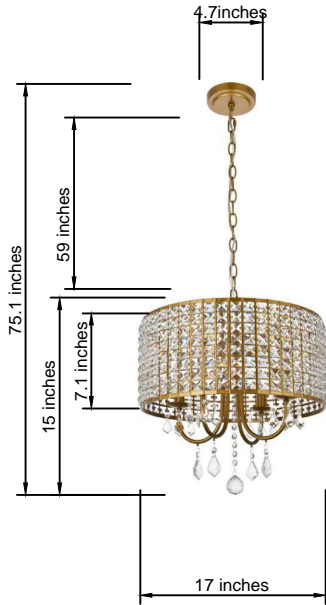

PRODUCT SPECIFICATION SHEET

Elise COLLECTION

Elise 4-Light Brass Pendant Lamp Clear

Brass
Item No:LD713D17BR

Black
Item No:LD713D17BK

Chrome
Item No:LD713D17C

Available Finishes

Dimensions

Canopy Size(in)	Ø4.7" H1.0"
Chain/Rod Length	59"
Length	N/A
Width	Ø17"
Height	15"
Maximum Height	75.1"

Specifications

Finish	3 Finishes
Material	Metal+Crystal
Crystal Color	Clear
Type	Pendant Lamp
Hanging Device	Chain
Voltage	110-125V
Dimmable	Yes
Warranty	1Year Limited
Shipment Type	Small Parcel

Bulb / Socket

Socket Type	E12
Number of Lights	4
Wattage/Bulb	160W
Included	No

Installation

Indoor/Outdoor	Indoor
Dry/Wet/Damp	Dry
Weight	11.09 LBS
Wire Length	78.7"
Safety Rating	ETL Listed